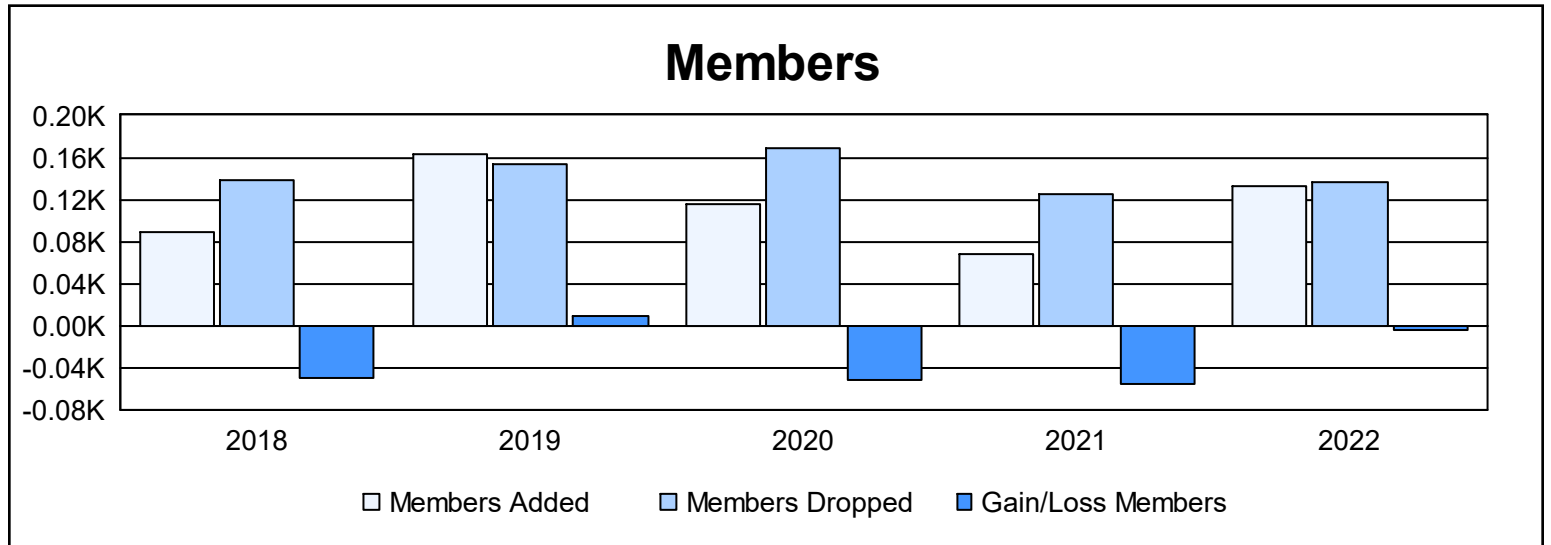

Year	New Clubs	Dropped Clubs	Gain/ Loss Clubs	New Members	Charter Members	Reinstate Members	Transfer Members	Total Member Added	Total Members Dropped	Gain/ Loss Members
2017-2018	0	0	0	84	4	0	0	88	138	-50
2018-2019	2	0	2	94	43	21	4	162	153	9
2019-2020	3	1	2	76	35	2	3	116	168	-52
2020-2021	1	2	-1	54	9	4	1	68	124	-56
2021-2022	0	2	-2	112	3	17	1	133	137	-4
<b>Average</b>	<b>1</b>	<b>1</b>	<b>0</b>	<b>84</b>	<b>19</b>	<b>9</b>	<b>2</b>	<b>113</b>	<b>144</b>	<b>-31</b>

### Membership Composition June 2022 Cumulative