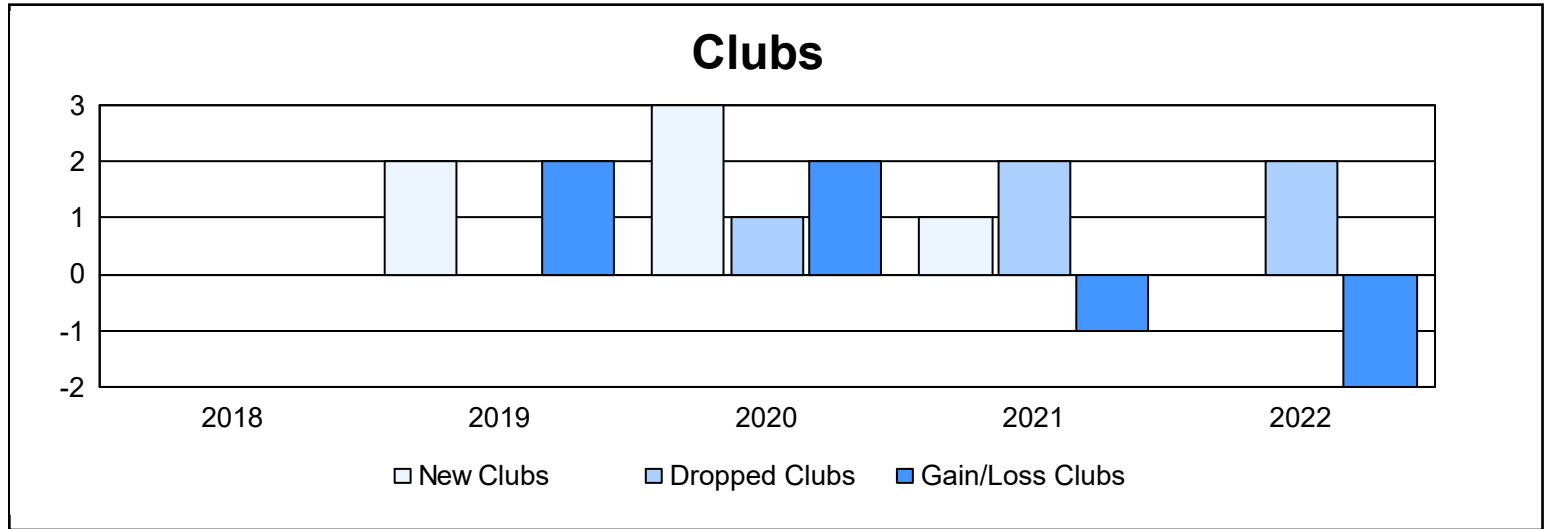

Year	New Clubs	Dropped Clubs	Gain/ Loss Clubs	New Members	Charter Members	Reinstate Members	Transfer Members	Total Member Added	Total Members Dropped	Gain/ Loss Members
2017-2018	0	0	0	84	4	0	0	88	138	-50
2018-2019	2	0	2	94	43	21	4	162	153	9
2019-2020	3	1	2	76	35	2	3	116	168	-52
2020-2021	1	2	-1	54	9	4	1	68	124	-56
2021-2022	0	2	-2	112	3	17	1	133	137	-4
<b>Average</b>	<b>1</b>	<b>1</b>	<b>0</b>	<b>84</b>	<b>19</b>	<b>9</b>	<b>2</b>	<b>113</b>	<b>144</b>	<b>-31</b>

### Membership Composition June 2022 Cumulative