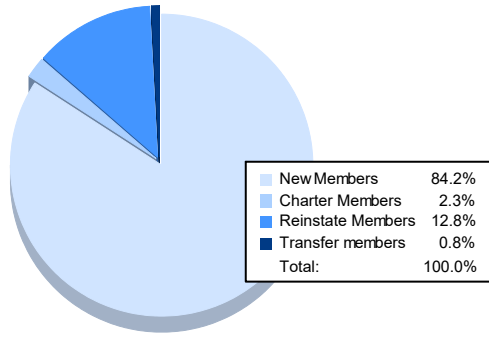

Year	New Clubs	Dropped Clubs	Gain/ Loss Clubs	New Members	Charter Members	Reinstate Members	Transfer Members	Total Member Added	Total Members Dropped	Gain/ Loss Members
2017-2018	0	0	0	84	4	0	0	88	138	-50
2018-2019	2	0	2	94	43	21	4	162	153	9
2019-2020	3	1	2	76	35	2	3	116	168	-52
2020-2021	1	2	-1	54	9	4	1	68	124	-56
2021-2022	0	2	-2	112	3	17	1	133	137	-4
<b>Average</b>	<b>1</b>	<b>1</b>	<b>0</b>	<b>84</b>	<b>19</b>	<b>9</b>	<b>2</b>	<b>113</b>	<b>144</b>	<b>-31</b>

### Membership Composition June 2022 Cumulative